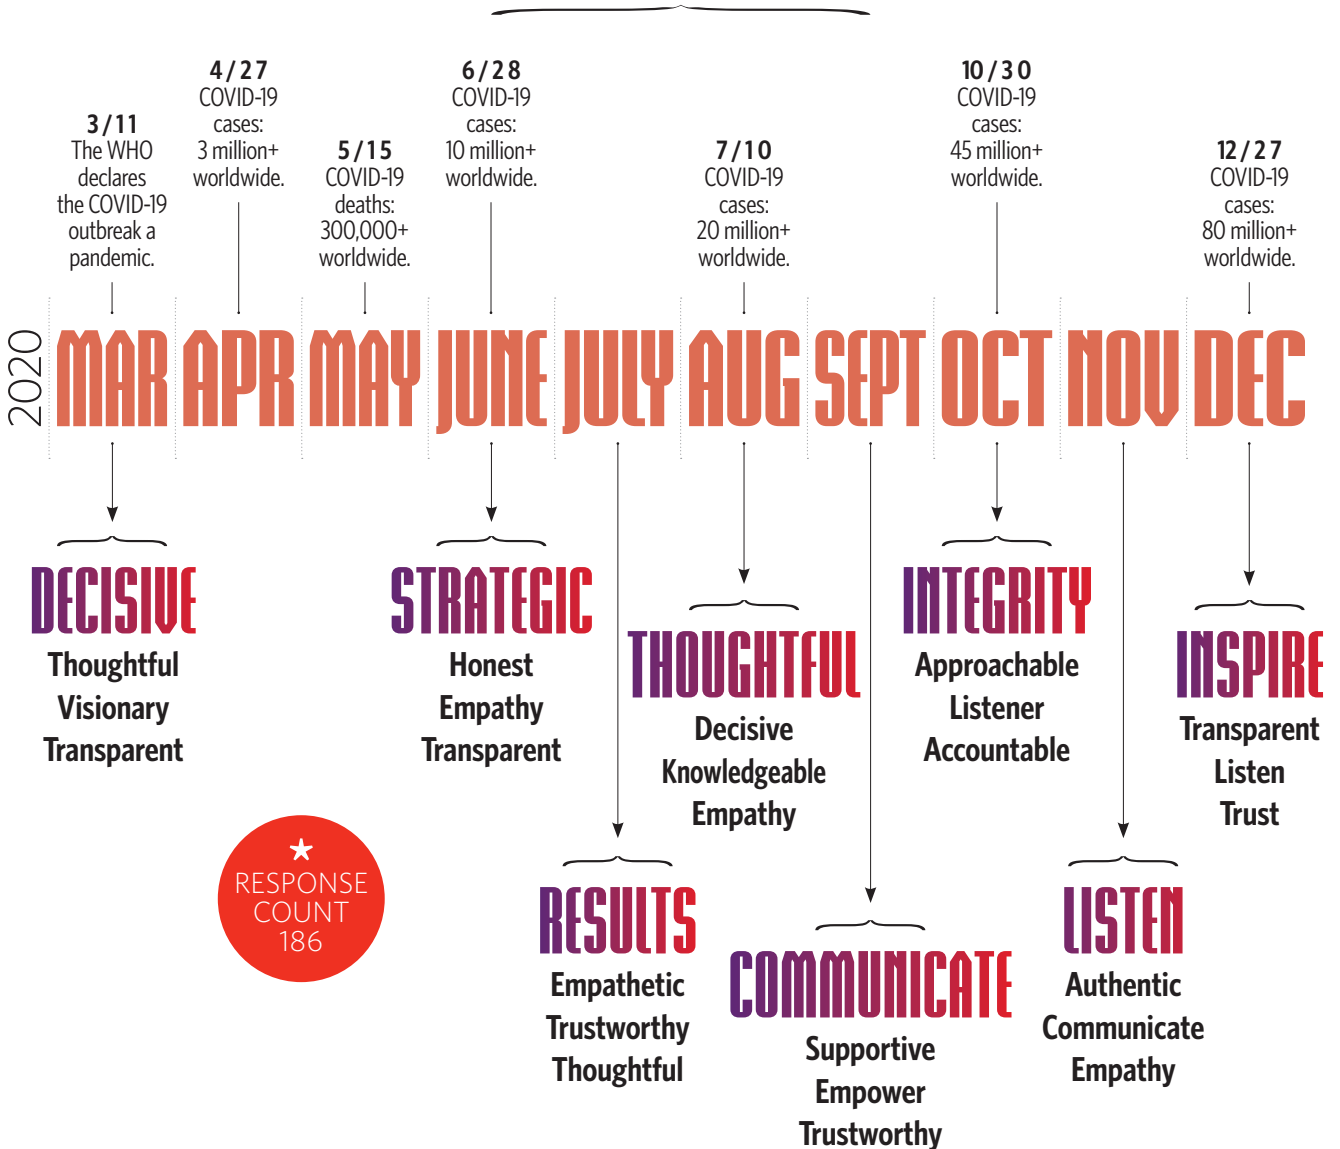

# A GREAT LEADER IS ...

The pandemic has been more than a global health and economic crisis. As surveys done last year reveal, it has reshaped many workers' views of the C-suite.

In multiple surveys sent throughout 2020 to various groups, we asked **which words** they would most often use to describe a good leader. **Here's what they said:**

**In another survey sent at different times last year, we asked respondents what they look for in their leader. Here's what they said:**